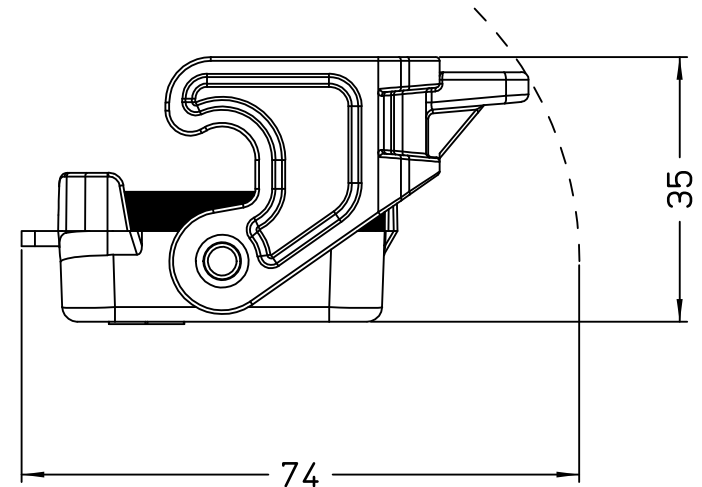

1

2

3

A

A

B

B

	Dimensions in mm
Original Size A4	
Date 15/11/23	
Sign. G. Renna	

Simplified representation with dimensions without tolerance

JPC 24 LG
cover, size "104.27", with 1 Jei-P lever, with loop

Scale
1:1

1

2

3