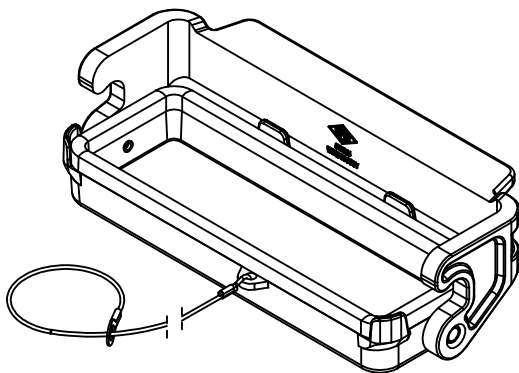

1

2

3

A

A

B

B

	Dimensions in mm
Original Size A4	
Date 15/11/23	
Sign. G. Renna	

Simplified representation with dimensions without tolerance

JPC 24 LG
cover, size "104.27", with 1 Jei-P lever, with loop

Scale
1:1

1

2

3