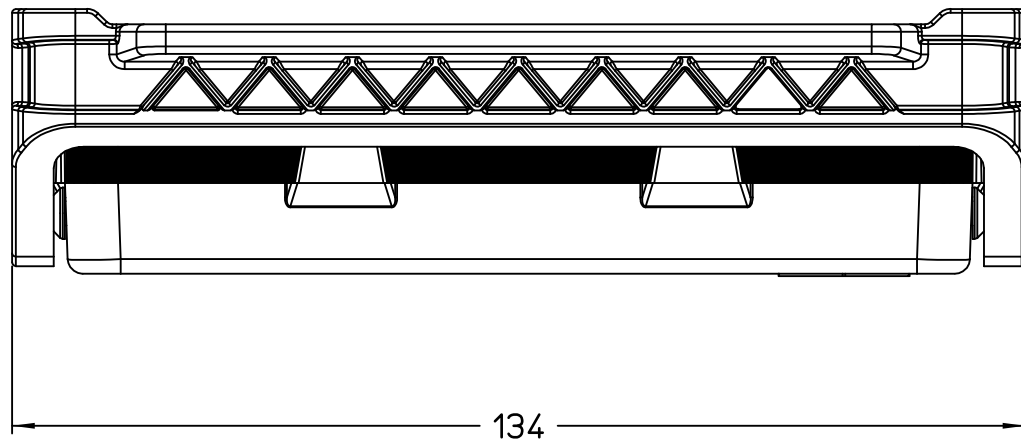

1

2

3

A

A

B

B

	Dimensions in mm
Original Size A4	
Date 15/11/23	
Sign. G. Renna	

Simplified representation with dimensions without tolerance

JPC 24 LG
cover, size "104.27", with 1 Jei-P lever, with loop

Scale
1:1

1

2

3